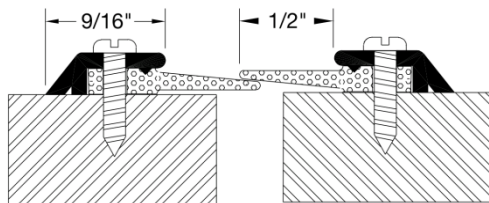

Weatherstrip

Guaranteed quality since 1918

Astragal

103 – Neoprene Insert 

#6 x 5/8" sheet metal screws provided.
TEK screws available upon request.

Finishes:

- C - Clear Anodized Aluminum
- D - Dark Bronze Anodized Aluminum
- G - Gold Anodized Aluminum